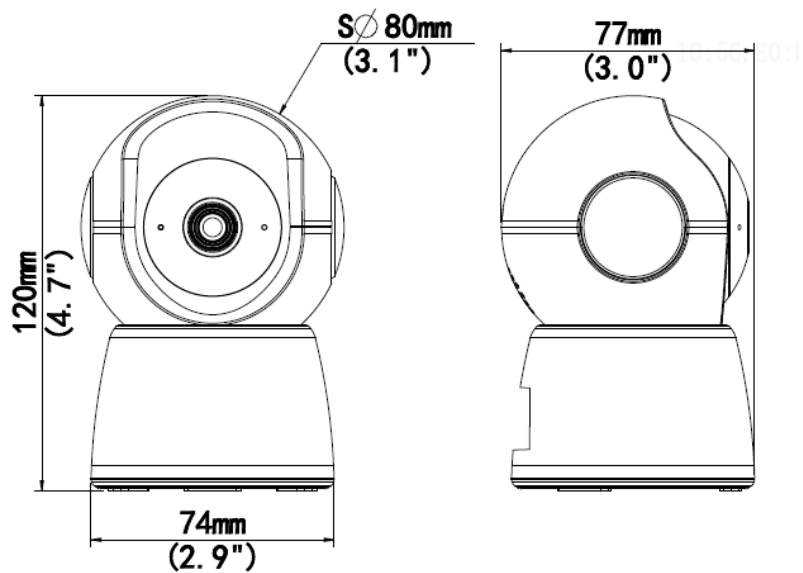

LED indicator

1, red/blue

Dimensions

www.uniview.com/uniarch

©2023 Zhejiang Uniview Technologies Co., Ltd. All rights reserved.

*Product specifications and availability are subject to change without notice.