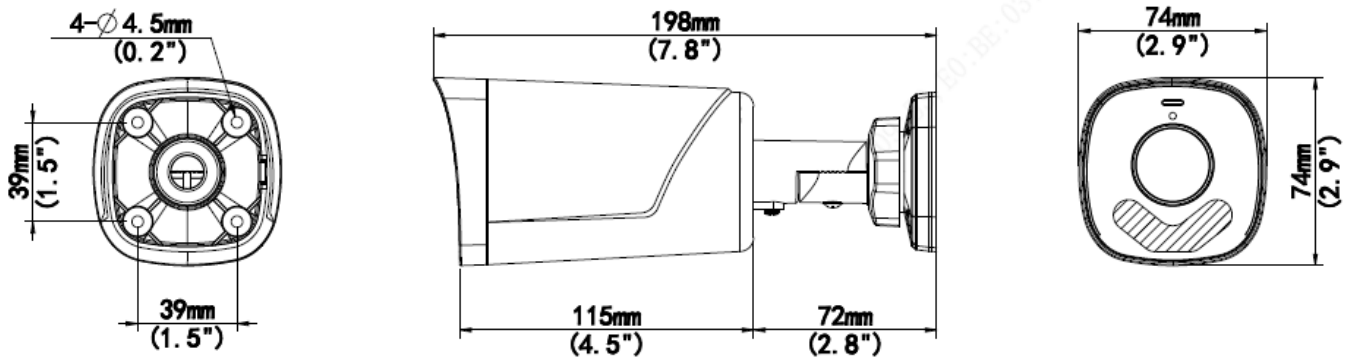

Storage Environment	-30°C~60°C(-22°F ~ 140°F), Humidity: ≤95% RH (non-condensing)
Surge Protection	4KV
Reset Button	N/A

Dimensions

Accessories

TR-UP06-B-IN

Pole Mount

TR-JB05-A-IN

Junction Box

TR-UP06-C-IN

Pole Mount

TR-A01-IN

Waterproof Joint

©2023 Zhejiang Uniview Technologies Co., Ltd. All rights reserved.

*Product specifications and availability are subject to change without notice.