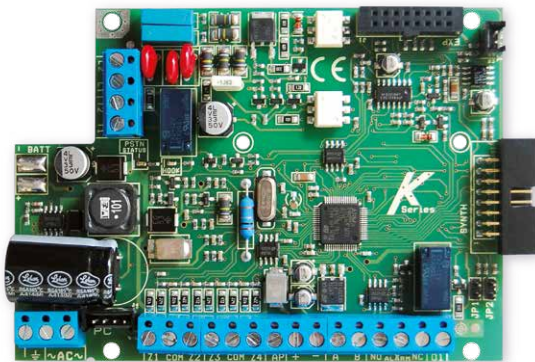

KSeries - KSeriesV

WITH VIDEO VERIFICATION

K4
K4V | 4 - 12 zones
split double, triple EOL
+ 2 zones for each keypad*
(max 4 zones)

K8
K8V | 8 - 24 zones
split double, triple EOL
+ 2 zones for each keypad*
(max 8 zones)

K8plus
K8plusV | 8 - 64 zones
double, triple EOL

GPRS/3G/4G module

IP / IP Wi-Fi module

PSTN on board

Hybrid system (wired and wireless input)

CMS multifomat

Multisplit zones
K4-K4V-K8-K8V (without expansions)

BUS line (4 wires) RS485

- 1 zone with single / double / triple EOL
- 2 zones with tamper protection
- 3 zones
- many other configurations

iOS/Android APP
AMCPlus

iOS/Android APP
AMCPlus+
VIDEO VERIFICATION

Settable by PC

The **KSeries / KSeries V** are security control panels for building protection; hybrid system (wired and wireless input). EN 50131, Grade 2, Class 2 approved. The control panels are equipped of 4/8 zones, expandable to 16/64. It is possible to obtain more zones by double and triple EOL split line (K4-K4V-K8-K8V).