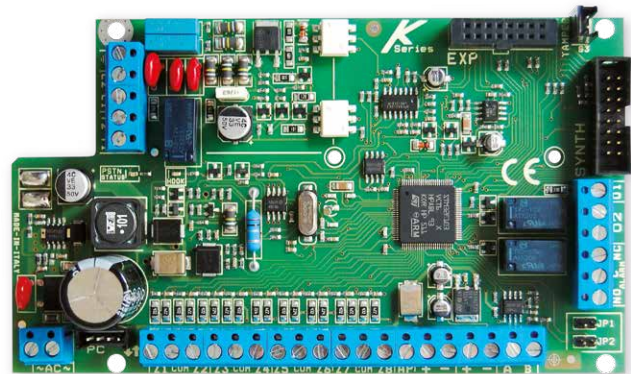

KSeries - KSeriesV

WITH VIDEO VERIFICATION

K4
K4V | 4 - 12 zones
split double, triple EOL
+ 2 zones for each keypad*
(max 4 zones)

K8
K8V | 8 - 24 zones
split double, triple EOL
+ 2 zones for each keypad*
(max 8 zones)

K8plus
K8plusV | 8 - 64 zones
double, triple EOL

GPRS/3G/4G module

IP / IP Wi-Fi module

PSTN on board

Hybrid system (wired and wireless input)

CMS multifomat

Multisplit zones
K4-K4V-K8-K8V (without expansions)

BUS line (4 wires) RS485

- 1 zone with single / double / triple EOL
- 2 zones with tamper protection
- 3 zones
- many other configurations

iOS/Android APP
AMCPlus

iOS/Android APP
AMCPlus+
VIDEO VERIFICATION

Settable by PC

The **KSeries / KSeries V** are security control panels for building protection; hybrid system (wired and wireless input). EN 50131, Grade 2, Class 2 approved. The control panels are equipped of 4/8 zones, expandable to 16/64. It is possible to obtain more zones by double and triple EOL split line (K4-K4V-K8-K8V).