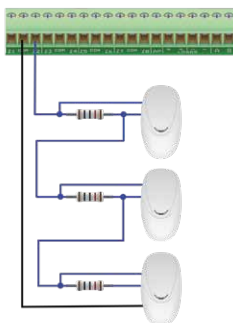

K8plus
K8plusV | 8 - 64 zones
double, triple EOL

GPRS/3G/4G module

IP / IP Wi-Fi module

PSTN on board

Hybrid system (wired and wireless input)

CMS multifomat

Multisplit zones
K4-K4V-K8-K8V (without expansions)

BUS line (4 wires) RS485

- 1 zone with single / double / triple EOL
- 2 zones with tamper protection
- 3 zones
- many other configurations

iOS/Android APP
AMCPlus

iOS/Android APP
AMCPlus+
VIDEO VERIFICATION