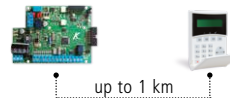

K8plus
K8plusV | 8 - 64 zones
double, triple EOL

GPRS/3G/4G module

IP / IP Wi-Fi module

PSTN on board

Hybrid system (wired and wireless input)

CMS multifomat

Multisplit zones
K4-K4V-K8-K8V (without expansions)

BUS line (4 wires) RS485

- 1 zone with single / double / triple EOL
- 2 zones with tamper protection
- 3 zones
- many other configurations

iOS/Android APP
AMCPlus

iOS/Android APP
AMCPlus+
VIDEO VERIFICATION