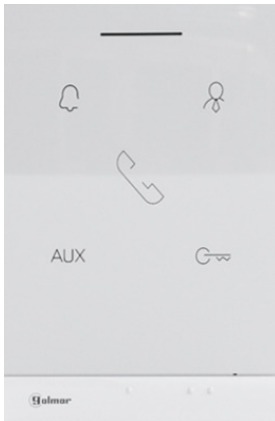

ART 1/G+/48 DUAL POE hands free audio unit.

Reference: ART 1/G+
Product code: 12310140
EAN code: 8429898023472

Main characteristics

- TCP/IP protocol "G+" digital installation.
- Casing manufactured in polished ABS white colour.
- Capacitive touch buttons with acoustic confirmation on press.
- Surface installation. Depth without strip 15mm, depth with strip 23mm.
- Includes mounting connector.

Dimensions: 89(W) x 138(H) x 15(D) mm.

More information

- Possibility to power it locally at 12Vdc, at 18Vdc using D4L-G+/PoE or DCP/G+ and DCS/G+, or at 48V standard PoE.
- Duplex audio communication.
- Privacy on audio and door open progresses.
- Do not disturb function with light indication.
- Input for door bell apartment push button.
- Different call reception tones depending where the call is coming from.
- Volume adjustment.
- Output to auxiliary call repeater.
- Intercommunication with other monitors in the same apartment.
- Additional push button can be used to activate a second lock connected to the door panel.